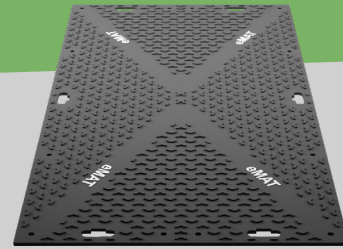

temporary sidewalks

logistical routes

access roads

turf protection

**eMAT**

**i Technical specifications:**

Material	Polyethylene with high density
Measurements	241 cm x 120 cm x 1,2 cm
Weight	35 kg / panel
Surface	profiled on both sides
Color	black
Weight load	approx. 80 t/m <sup>2</sup> (depending on subsoil)
Transport	600 eMAT panels per truck

**Ideal for:**

-  windpower plant construction
-  road construction & access roads
-  temporary sidewalks
-  line construction
-  concerts and events
-  mobile logistics

**Fields of application**

The eMAT floor protection panels offer optimum protection as a transport route or as a base for stage assemblies, great events and sport events as lawn coverings. Other possible uses include access roadways and pedestrian walkways, tent floors, exhibition space, supply roads or work platforms. Depending on the texture of the floor, the panels can also be used as a temporary access road or parking lot for vehicles with up to two tons of wheel load.

**Characteristics**

The eMAT floor protection panels are laid onto the ground and screwed. Due to their low weight and size, they can be laid and mounted by hand without any problems. The profiling provides a non-slip surface for pedestrians, wheelchair users, cyclists, cars and trucks. Depending on the condition of the floor, a PE foil, geotextile or rubber mat is also used as a base. For additional security during the night, signal markings and cat's eyes can be integrated into the panel elements on request.

The eMAT panel is extremely flexible and elastic, adapts perfectly to the subsoil and protects sensitive surfaces.

**Logistics**

Our panels are easier to transport than most alternative road panels for temporary use. More panels can therefore be loaded on trucks or in containers, reducing transport costs.