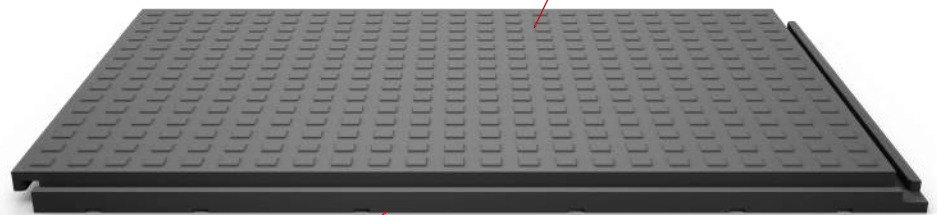

### SYSTEMA Cargo

**Material:**

recycled PVC

**Dimensions in mm:**

1200 x 800 x 43

**Weight per panel:**

Approx. 32 kg

**Surface and colour:**

2 mm profile, one-sided  
black-coloured

**Load capacity:**

approx. 40t (Depending on the  
surface)

**Transport per truck:**

720 pcs (633m<sup>2</sup>)

0.88m<sup>2</sup>  
usable  
area per  
panel

Profile 2mm

Overlap  
panel

**Areas of application:**

Road construction  
and access roads

Concerts and  
events

Temporary  
walkways

Mobile logistics

Mobile parking  
lots