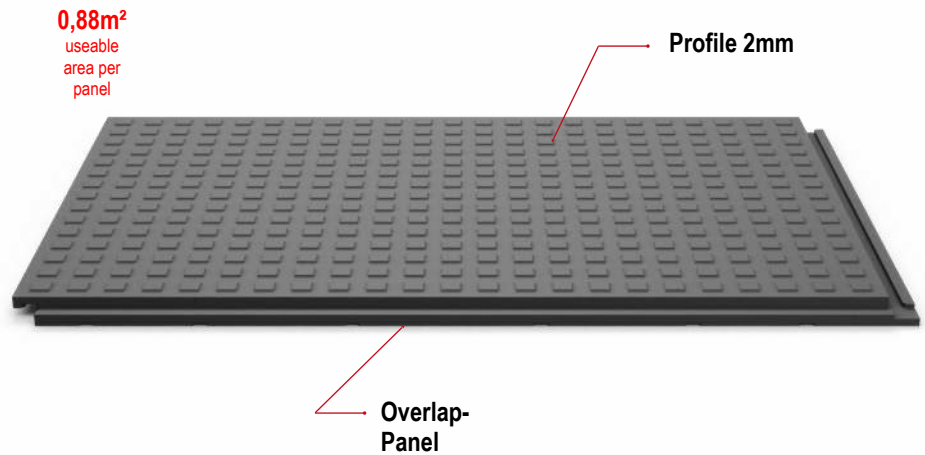

SYSTEMA Public

Material:

recycled PVC

Dimensions in mm:

1200 x 800 x 22

Weight per panel:

Approx. 20 kg

Surface and colour:

2 mm profile, one-sided
black-coloured

Load capacity:

approx. 20t (Depending on the
surface)

Transport per truck:

1. 050 pcs (924m²)

Areas of application:

Concerts and
events

Mobile parking
lots